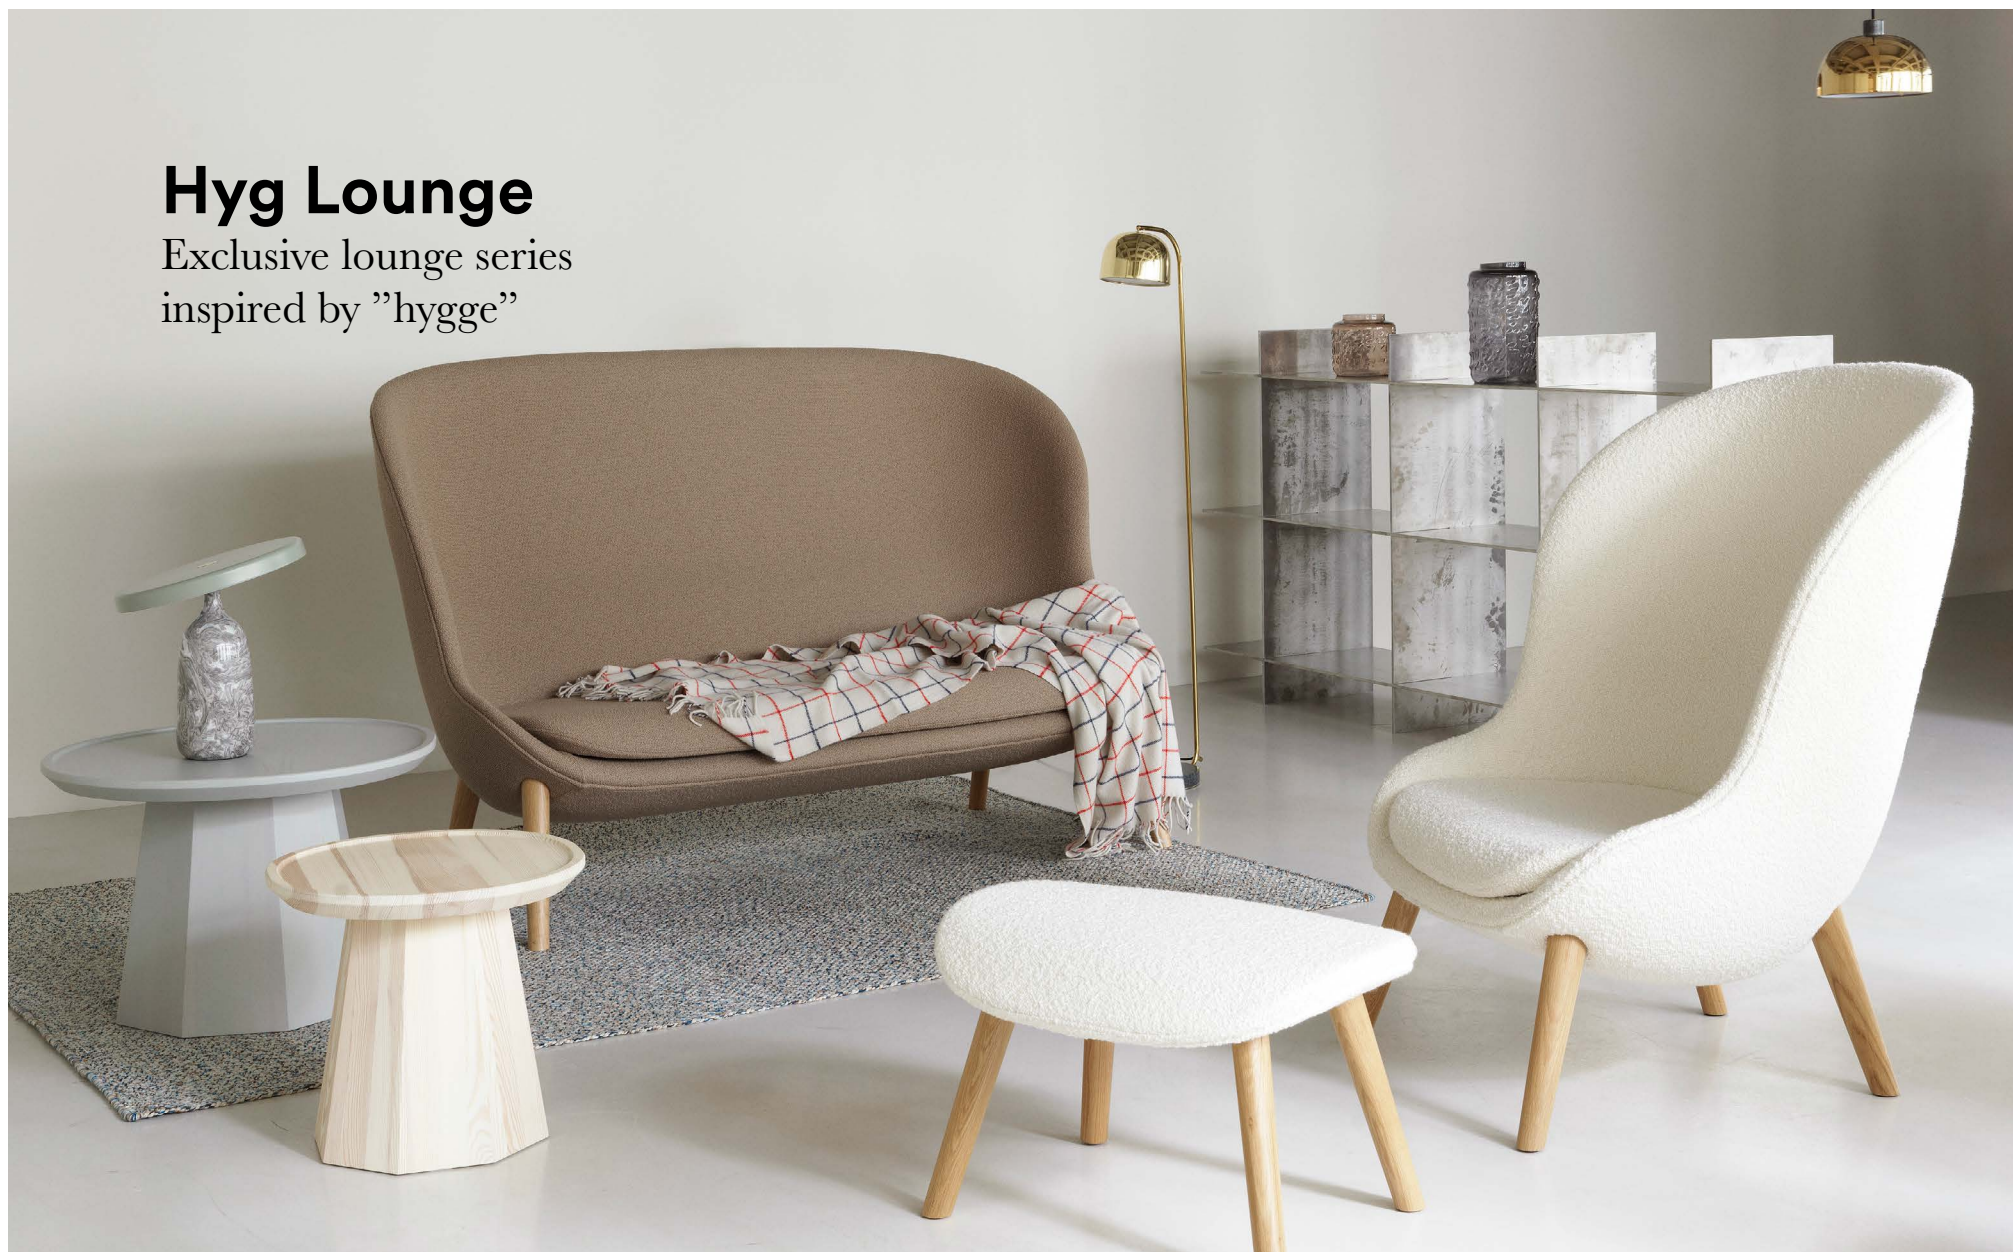

Hyg Lounge

Exclusive lounge series
inspired by "hygge"

normann

C O P E N H A G E N

Made for “hygge”

No other word in the Danish language has become as internationally celebrated as “hygge”. “Hygge” is all about feeling good – security, warmth and comfort are all parts of its DNA, and it is precisely these qualities that provide the template for the Hyg lounge series. Hyg is an exclusive range, in which soft lines and encircling contours create a cozy and pleasant space. Characterized by its ample silhouette, Hyg radiates a primary organic purity. Its voluminous form is offset by a narrow contour which hones and refines its expression. High sides lightly shield off the room, while a wide seat makes it possible to assume a wide range of relaxed seating postures. The enveloping design can add a sense of security and privacy to a hectic environment, making the furniture eminently suitable for public spaces.