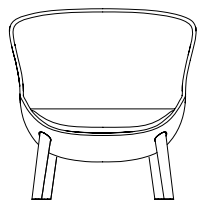

Hyg Lounge

Exclusive lounge series
inspired by "hygge"

normann

C O P E N H A G E N

Made for “hygge”

No other word in the Danish language has become as internationally celebrated as “hygge”. “Hygge” is all about feeling good – security, warmth and comfort are all parts of its DNA, and it is precisely these qualities that provide the template for the Hyg lounge series. Hyg is an exclusive range, in which soft lines and encircling contours create a cozy and pleasant space. Characterized by its ample silhouette, Hyg radiates a primary organic purity. Its voluminous form is offset by a narrow contour which hones and refines its expression. High sides lightly shield off the room, while a wide seat makes it possible to assume a wide range of relaxed seating postures. The enveloping design can add a sense of security and privacy to a hectic environment, making the furniture eminently suitable for public spaces.

normann

C O P E N H A G E N

Collection Overview

Hyg Lounge Chair low oak
H: 84,5 x L: 83 x D: 80 x SH: 40 cm

Hyg lounge chair low swivel
H: 84,5 x L: 83 x D: 80 x SH: 40 cm

Hyg lounge chair low swivel tilt
H: 84,5 x L: 83 x D: 80 x SH: 40 cm

Hyg lounge chair high oak, black oak
H: 107,5 x L: 84,5 x D: 83,5 x SH: 40 cm

Hyg lounge chair high swivel
H: 107,5 x L: 84,5 x D: 83,5 x SH: 40 cm

Hyg lounge chair high swivel tilt
H: 107,5 x L: 84,5 x D: 83,5 x SH: 40 cm